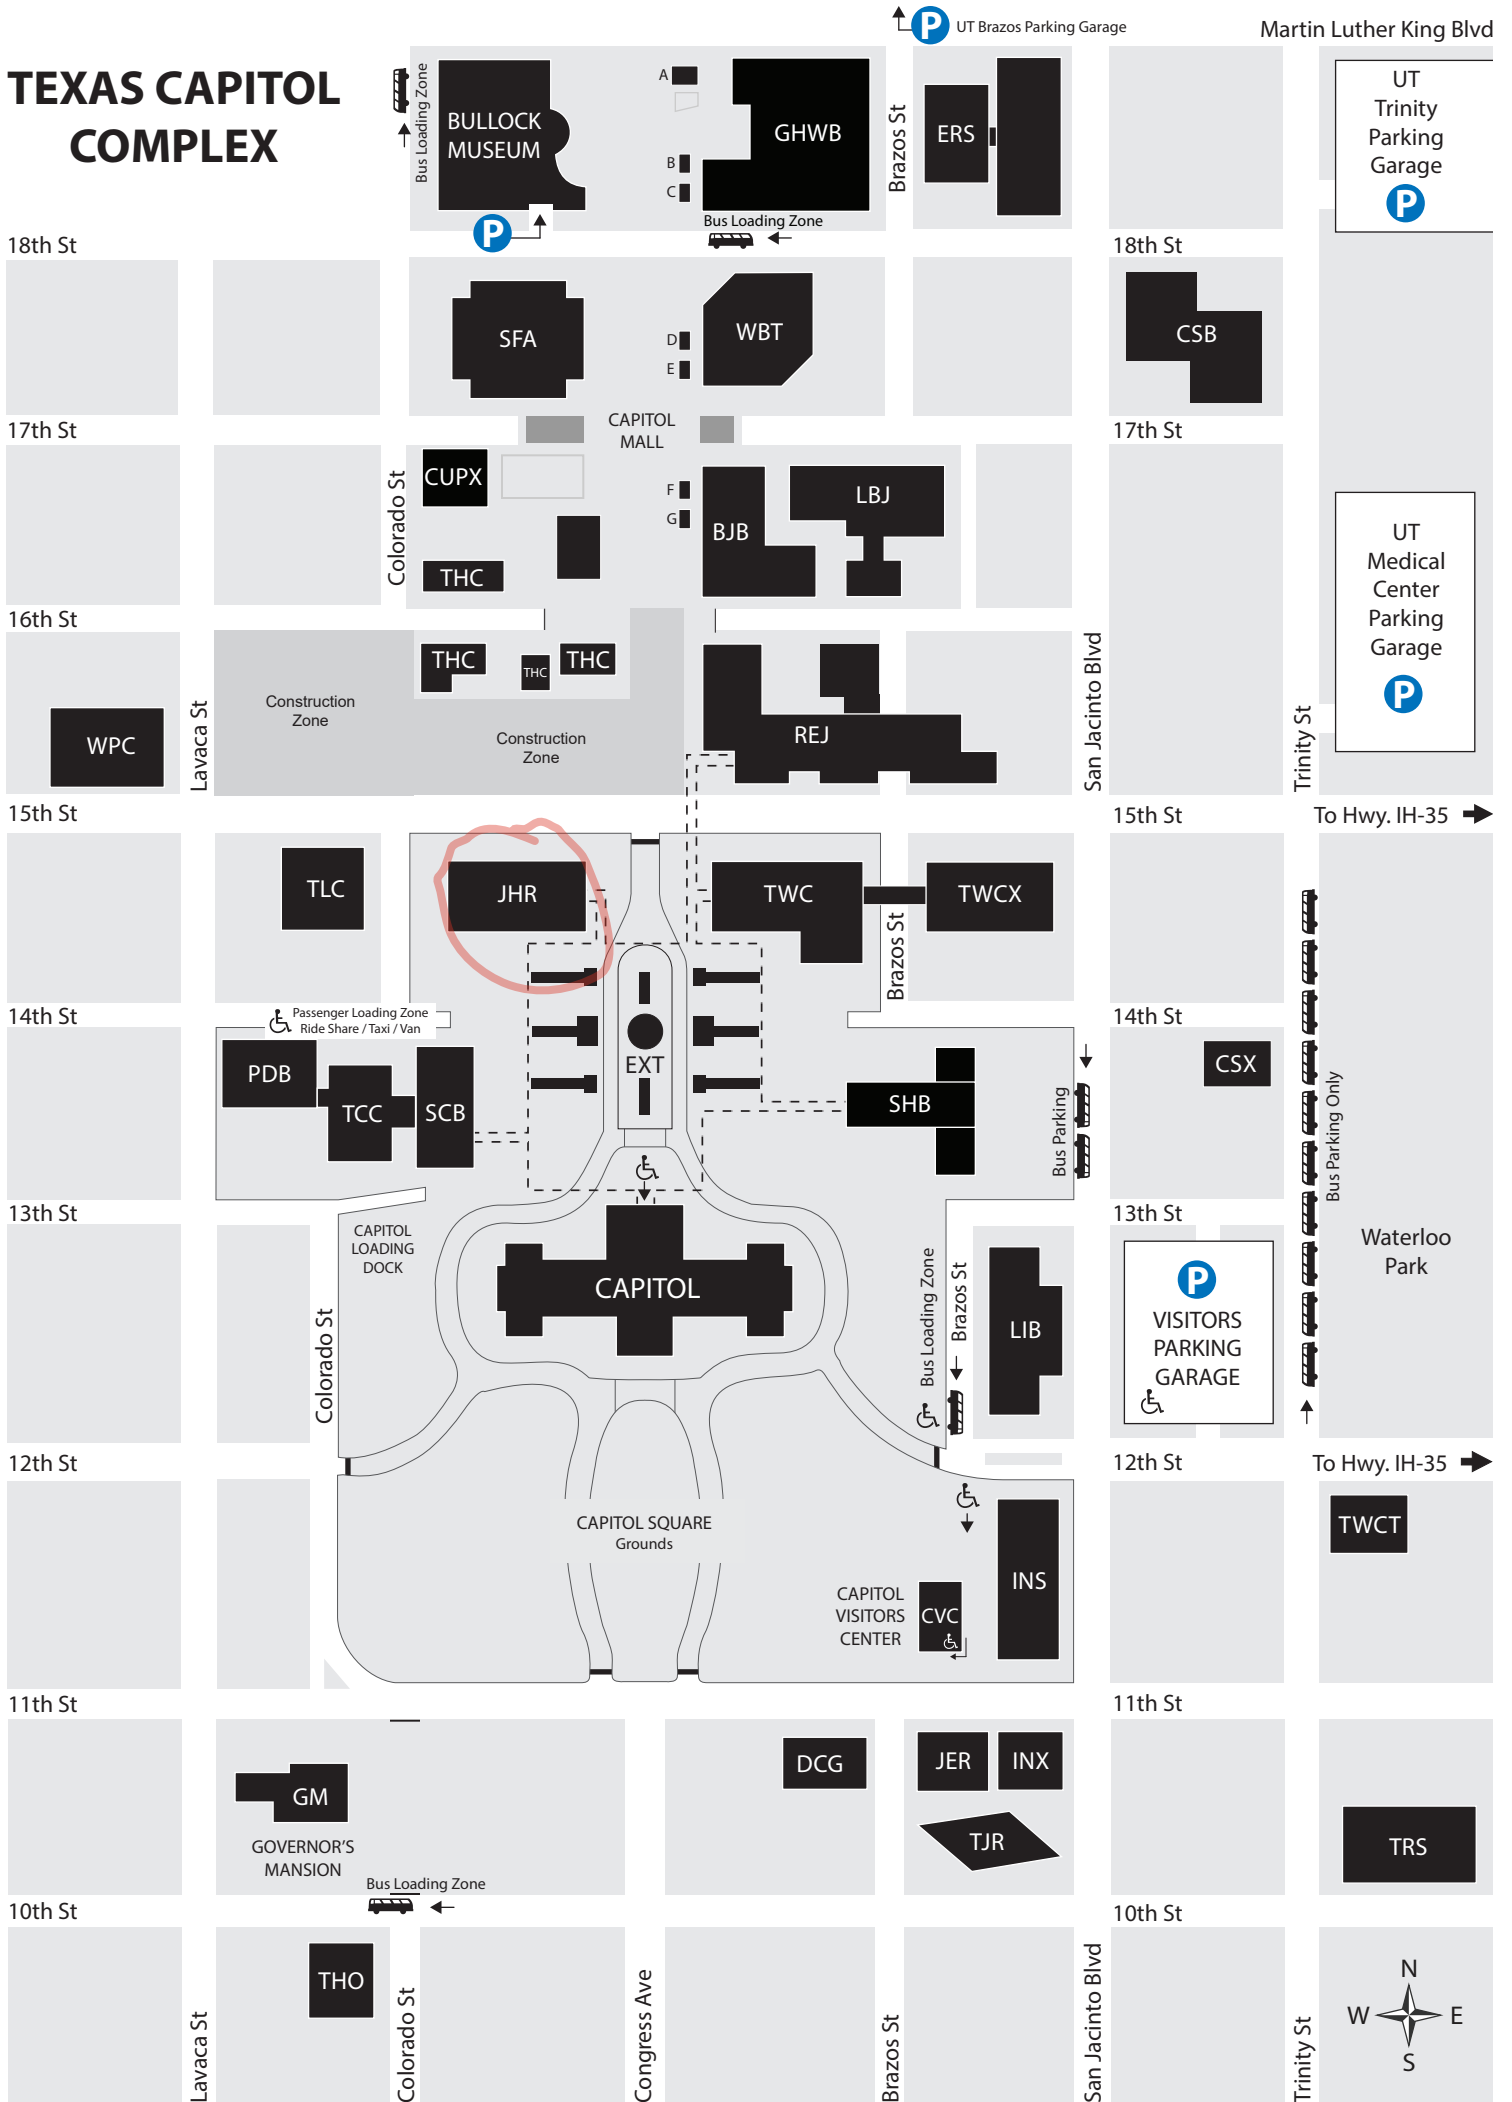

# TEXAS CAPITOL COMPLEX

## KEY TO OFFICE BUILDINGS

BJB	Barbara Jordan Building	THO	Ernest O. Thompson Building	SFA	Stephen F. Austin Building
TSHM	Bob Bullock Texas State History Museum	GHWB	George H.W. Bush Building	TSC	Supreme Court Building
CAPITOL	Texas Capitol	GM	Governor's Mansion	TRS	Teacher Retirement System Building
EXT	Capitol Extension Building (Underground)	JER	James Earl Rudder Building	THC	Texas Historical Commission
MALL	Capitol Mall (Green Space)	JHR	John H. Reagan Building	TLC	Texas Law Center
CVC	Capitol Visitors Center	LIB	Lorenzo de Zavala State Archives and Library	TWC	Texas Workforce Commission Building
CSB	Central Services Building	LBJ	Lyndon B. Johnson Building	TWCX	Texas Workforce Commission Annex
CSX	Central Services Annex	PDB	Price Daniel, Sr. Building	TJR	Thomas Jefferson Rusk Building
CUPX	Central Utility Plant	REJ	Robert E. Johnson Building	TCC	Tom C. Clark Building
DCG	Dewitt C. Greer Building	SHB	Sam Houston Building	WBT	William B. Travis Building
ERS	Employee Retirement System Building	INS	Insurance Building	WPC	William P. Clements, Jr. Building
		INX	Insurance Building Annex		

Public Parking (Rates Vary by Location)